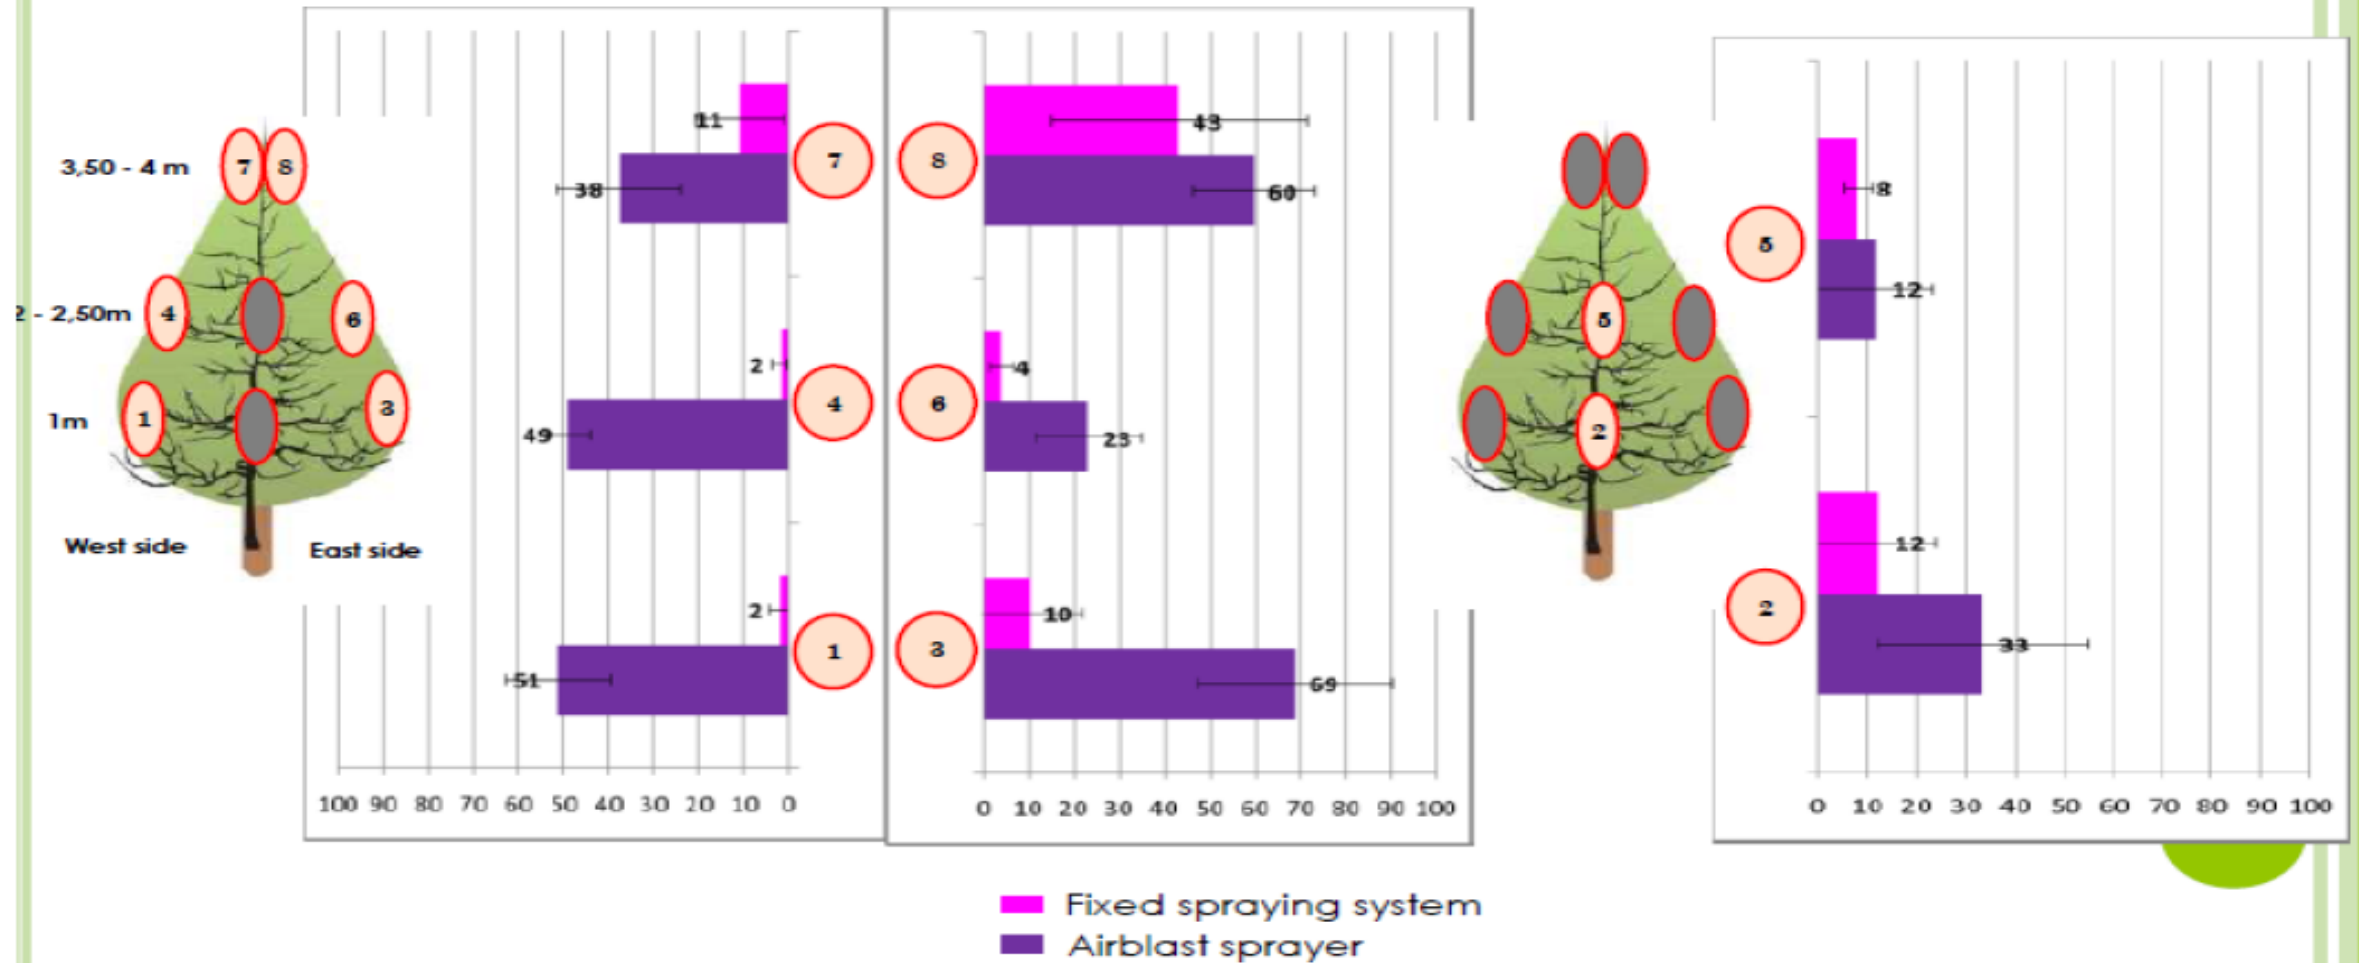

# Permanent Spray System

PSS

Installation on 5 rows of 43 m length  
(700 m<sup>2</sup>), 4 m between rows.

Ø 25 mm

Ø 50 mm

1 micro-sprinkler / tree + one  
check valve installed on each  
micro-sprinkler.

Flow : 35,5 l/h (constant flow  
rate between 1,7 et 4,5 bars)

Injection in the pipes by a  
dosing pump Dosatron®.

# Fixed spray system: Evaluation of spray coverage

16/04/14

% of coverage depending on the position of the water sensitive card in the tree

"ההכנה היא הכול!"

נח לא התחיל לבנות את התיבה

כשהתחיל לרדת גשם"

וורן באפט