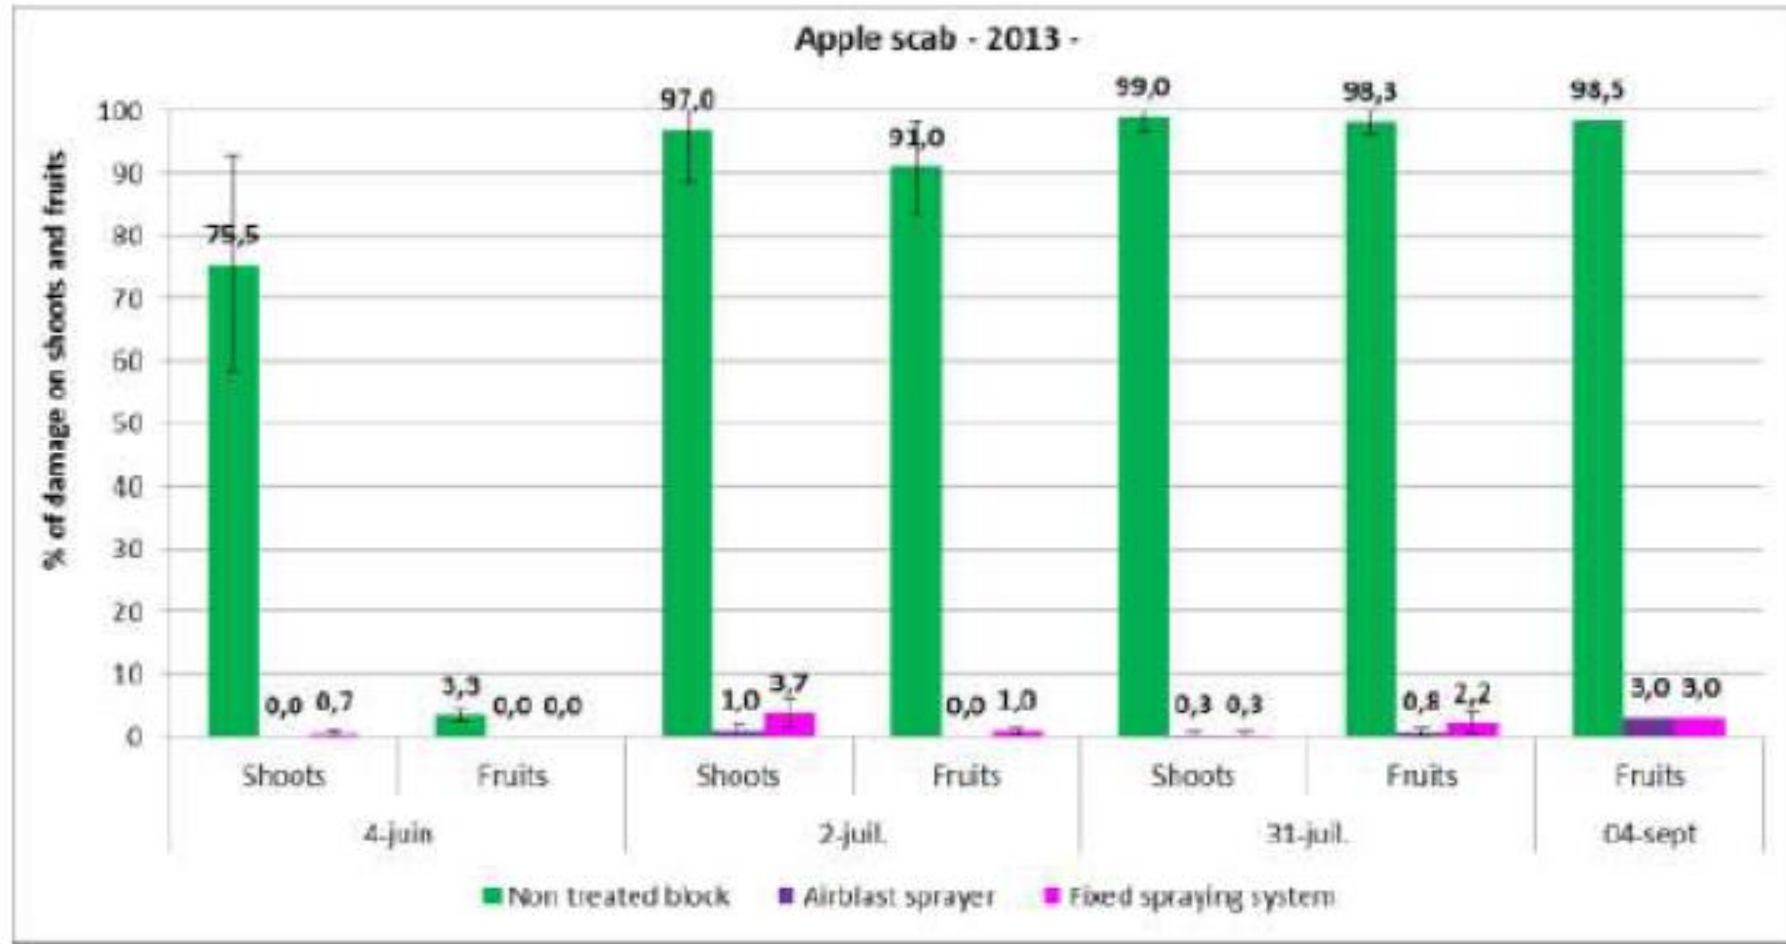

# Permanent Spray System

PSS

Installation on 5 rows of 43 m length  
(700 m<sup>2</sup>), 4 m between rows.

Ø 25 mm

Ø 50 mm

1 micro-sprinkler / tree + one  
check valve installed on each  
micro-sprinkler.

Flow : 35,5 l/h (constant flow  
rate between 1,7 et 4,5 bars)

Injection in the pipes by a  
dosing pump Dosatron®.

# Fixed spray system: Evaluation of spray coverage

16/04/14

% of coverage depending on the position of the water sensitive card in the tree

"ההכנה היא הכול!"

נח לא התחיל לבנות את התיבה

כשהתחיל לרדת גשם"

וורן באפט