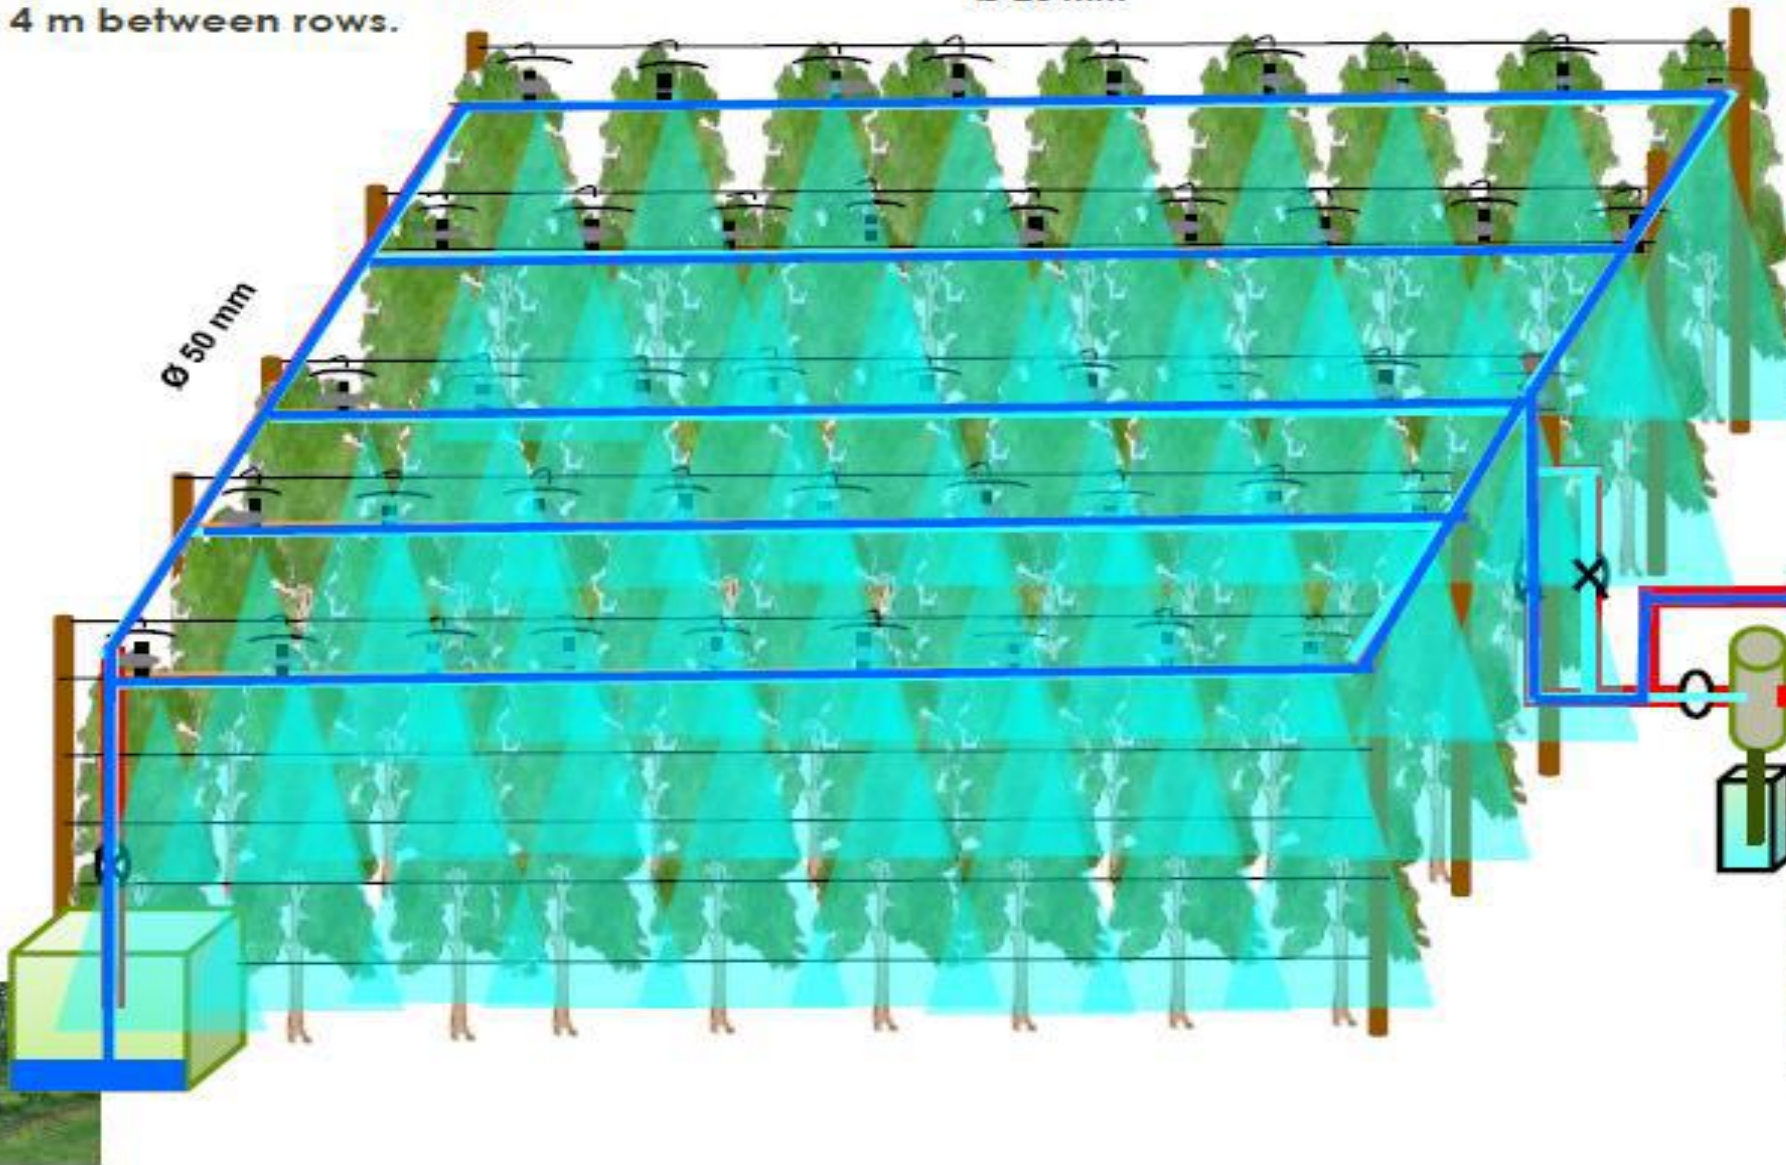

# Permanent Spray System

PSS

Installation on 5 rows of 43 m length  
(700 m<sup>2</sup>), 4 m between rows.

Ø 25 mm

Ø 50 mm

1 micro-sprinkler / tree + one  
check valve installed on each  
micro-sprinkler.